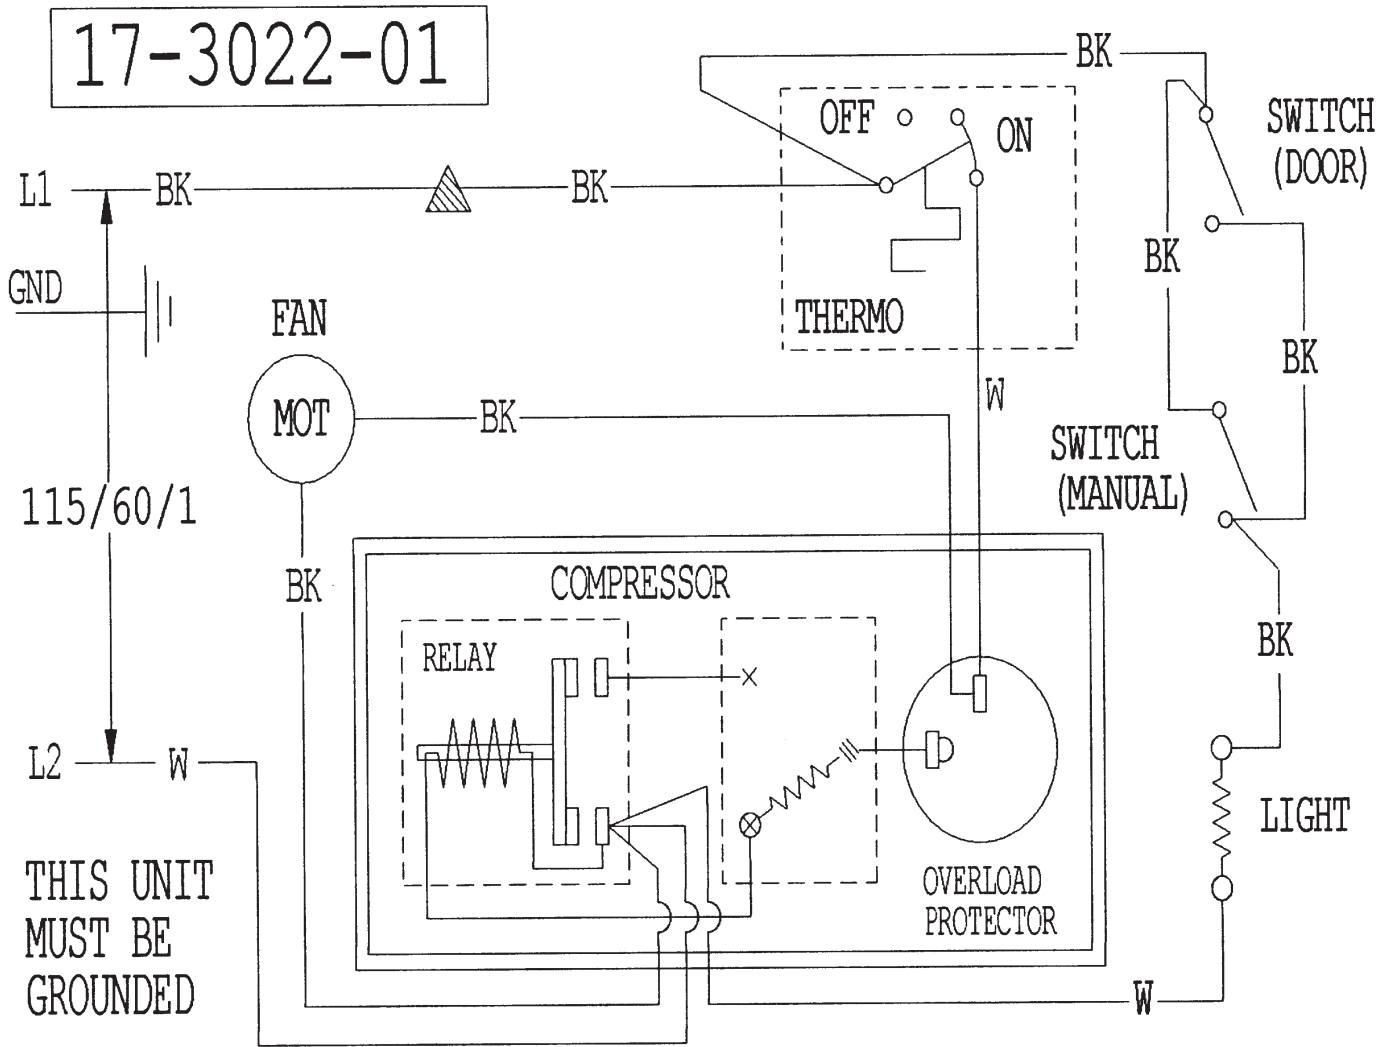

SCV32 Service Parts

Wiring Diagram