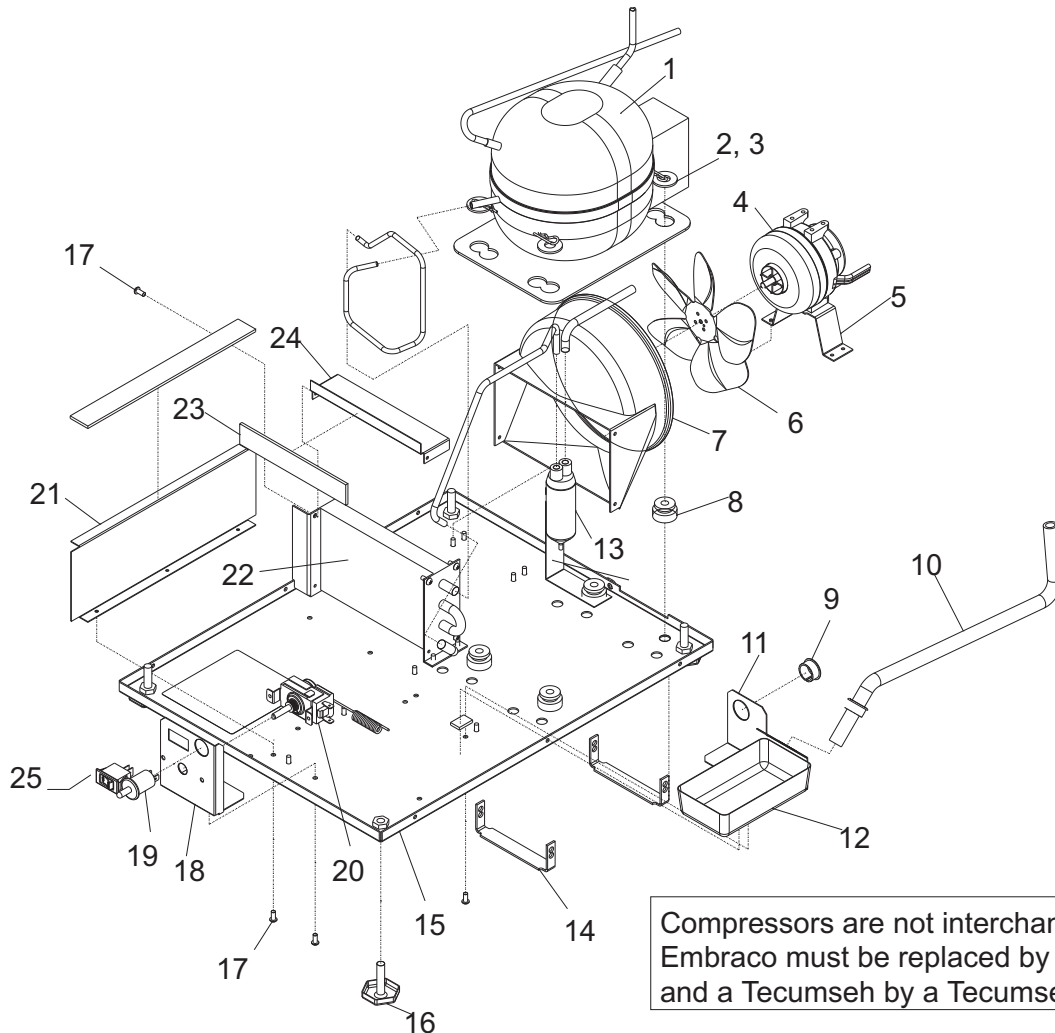

SCV32 Service Parts

Condensing Unit & Electrical

Compressors are not interchangeable; an Embraco must be replaced by an Embraco and a Tecumseh by a Tecumseh.

Item Number	Part Number	Description
1	Embraco 18-8802-21	Tecumseh - D series units 18-8947-21 Compressor**
1a	18-8802-52	18-8947-41 Overload
1b	18-8802-55*	18-8947-31 Relay
1c	18-8802-53	18-8776-54 Terminal cover
1d	-	18-1902-66 Run capacitor

9	12-1213-10	Snap bushing
10	13-0674-02	Drain tubing, 1 unit
12	02-3984-01	Drain pan
13	02-3490-01	Dryer
14	A29015-001	Bracket
15	A28921-002	Base
16	03-1608-01	Leg
17	03-1531-01	Screw
18	A38407-001	Bracket
19	12-2886-01	Plunger Switch
20	11-0618-22	Thermostat
21	A35495-001	Panel
22	18-8712-01	Condenser
23	19-0503-02	Ins tape
24	A35512-001	Baffle
25	12-2885-01	Rocker Switch

2	03-3821-01	Hitch pin
3	03-1407-08	Washer
4	12-2927-01	Fan motor
5	A28798-001	Bracket
6	02-4197-01	Fan blade
7	02-2871-01	Shroud
8	18-8861-01	Mounting grommet

* Includes overload and terminal cover.
** Includes all starting components and a dryer.