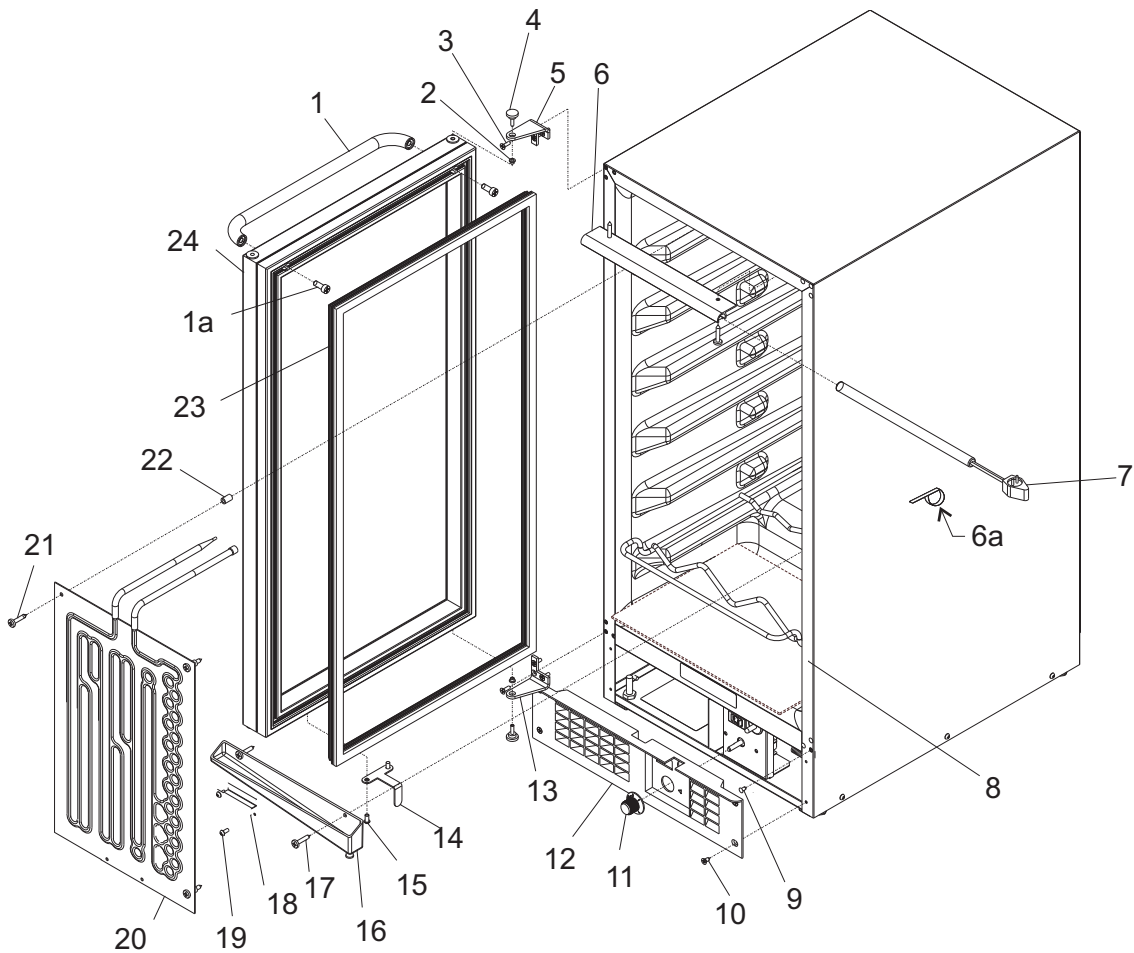

# SCV32 Service Parts

This parts list contains the service parts for the Scotsman wine storage unit model SCV32.

There was a compressor change in 2010, resulting in a model change to a D series (SCV32-SD). Confirm the brand of compressor being replaced.

## Table of Contents

Cabinet Front and Interior . . . . .	Page 2
Cabinet Back . . . . .	Page 3
Condensing Unit & Electrical . . . . .	Page 4
Wiring Diagram . . . . .	Page 5

## Cabinet Front and Interior

Item Number	Part Number	Description	Item Number	Part Number	Description
1	02-3847-01	Door handle	12	02-3982-01	Kickplate
1a	03-3814-02	Screw	13	15-0813-01	Hinge, left lower/rt upper
2	02-4004-01	Bushing	14	A38411-001	Switch actuator
3	03-1418-24	Screw, flush head	15	03-1431-00	Screw
4	03-3834-01	Hinge pin	16	02-3987-01	Trough
5	15-0813-02	Hinge, left upper/rt lower	17	03-1404-19	Screw
6	A38846-001	Light housing	18	A38413-001	Thermostat bracket
6a	03-3869-01	Bulb clamp	19	03-1531-01	Screw
6b	03-1730-01	Washer	20	18-8876-21	Evaporator
7	12-2888-01	Bulb	21	03-1404-19	Screw
8	02-3983-01	Rack	22	02-2505-01	Spacer
9	02-2481-02	Plug	23	13-0825-04	Gasket
10	03-1419-26	Screw	24	02-3985-21	Door, includes items 1 and 1a
11	15-0812-01	Knob			