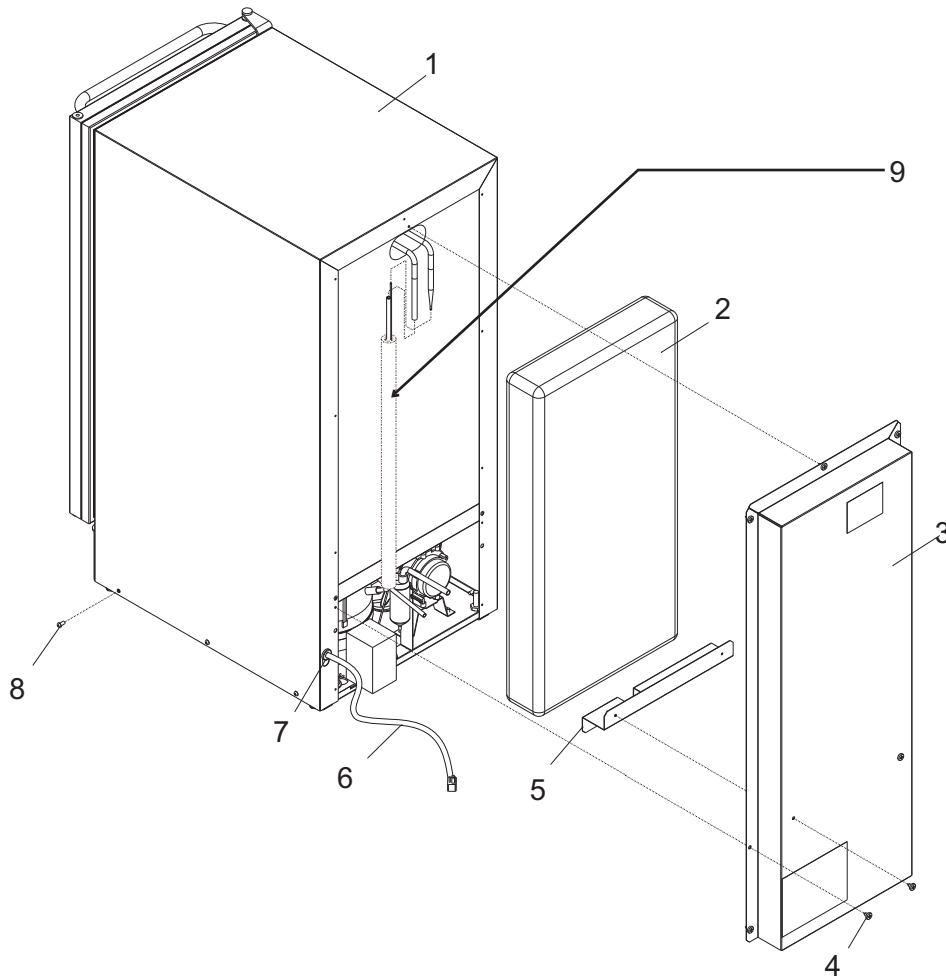

SCV32 Service Parts

Cabinet Back

Item Number	Part Number	Description
1	no number	Cabinet w/liner
2	02-3256-01	Insulation pack
3	A35546-001	Back cover
4	03-1404-08	Screw
5	A35547-001	Baffle
6	12-1638-17	Cord
7	12-0629-08	Strain relief
8	03-1431-00	Screw
9	A38406-001	Suction line w/cap tube